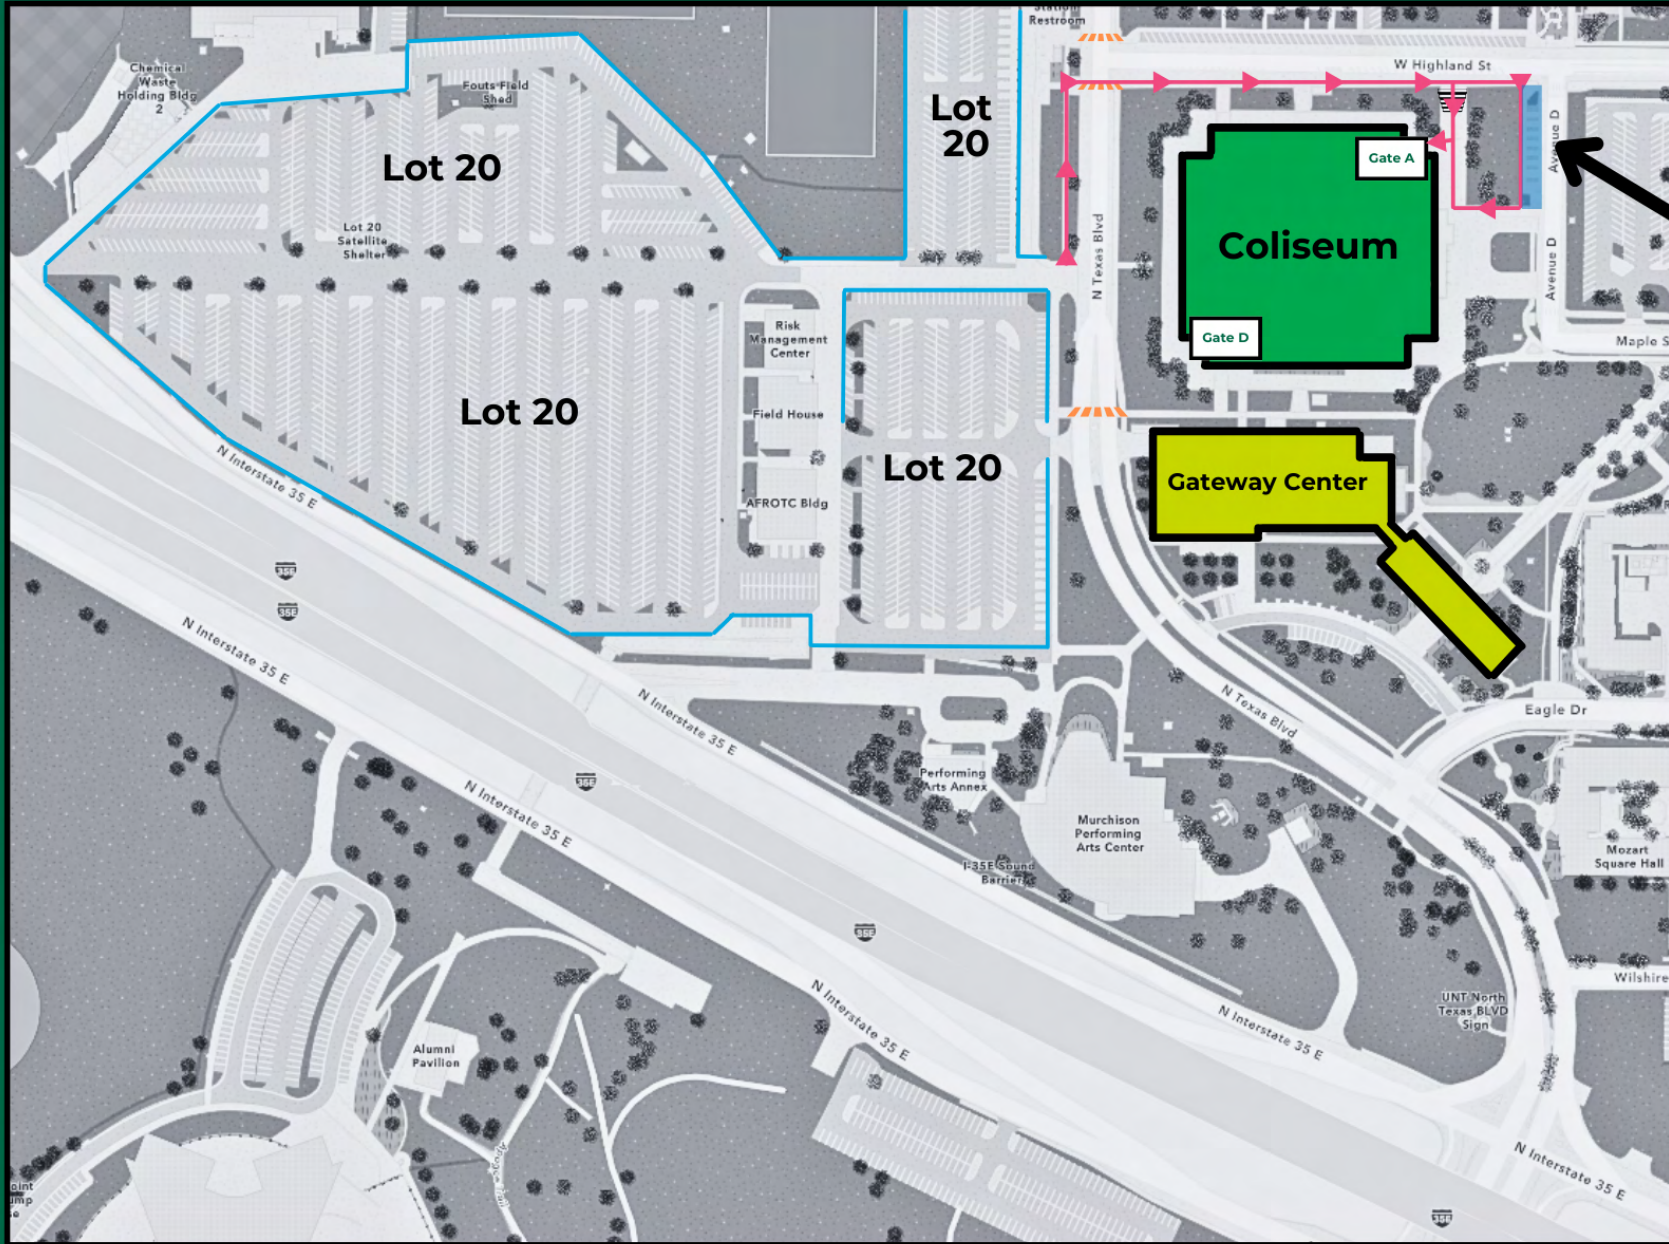

UNT Admitted Students Day Parking Map

1 Set Navigation to
UNT Lot 20

2 Follow this path to
Coliseum - Gate A

3 Check-in and
proceed inside
through Gate A